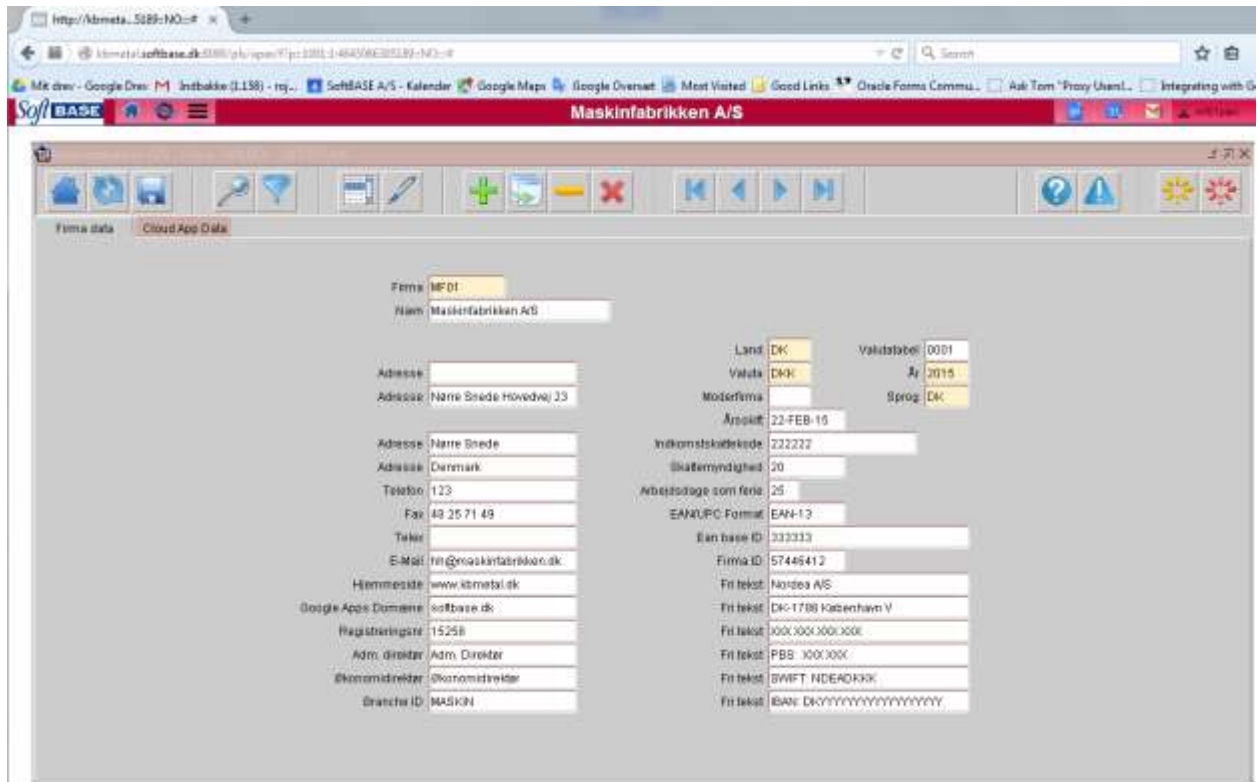

Here is the URL and step description of how to get the error. Please be sure to use jre 8u 45 (u60) has the same behaviour. U33 did not.

1) Enter: <http://kismetal.softbase.dk:8090/pls/apex/f?p=SBS>

2) You are redirected to a login page:

Enter mf01plan as user and mf01plan as password (Case sensitive).

3) You come into an apex page with an applet. The jar files will load the first time, but that is fairly fast.

4) Now open up a form (any form) and the behaviour is discovered.

For Instance in the menu: Choose Base - Data -> Generale Data -> Firma

5) And the Form loads after extremely long (several minutes), because of the image icons in sbs_icons.jar

The Form opens eventually

6) Now repeat the process by opening another Form. Click the Menu  ..

The screenshot shows a web browser window with the URL `http://kbrmeta...5189:~NO::#`. The browser's address bar and search bar are visible. The page title is "Maskinfabrikken A/S". The browser's toolbar includes icons for home, back, forward, search, and print. The page content is a form titled "Firma data" with a "Cloud App Data" tab. A yellow button labeled "Opret ny ræske" is highlighted. The form contains the following fields: